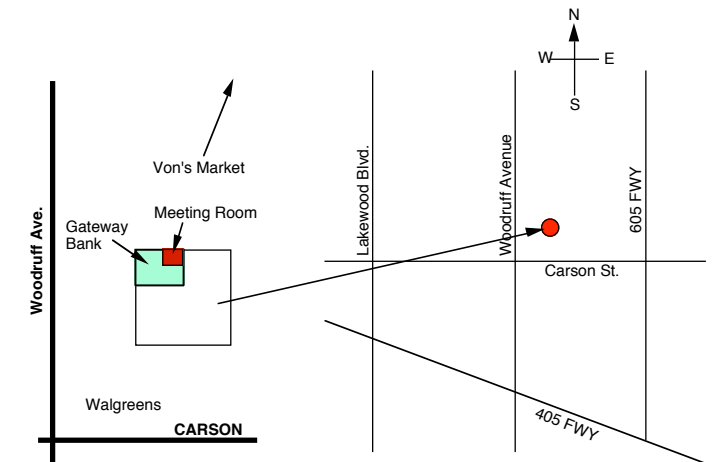

Glory Watch
 Time: 7:00 PM – 10:00 PM
 Place: Lakewood, CA
 For info: Contact Pattie at 562-422-0112

Date: **Saturday, October 17th, 2009**

Workshop – Every Day Wisdom*
 Time: 8:30 AM – 12:30PM
 Place: Gateway Business Bank, Lakewood, CA
 For info: Contact Pattie at 562-422-0112

Date: **Friday, November 20th, 2009**

Glory Watch
 Time: 7:00 PM – 10:00 PM
 Place: Lakewood, CA
 For info: Contact Pattie at 562-422-0112

Prayer Meeting (weekly) – Women only

Time: 9:30 AM – 11:00AM (Wednesdays)
 Place: Lakewood, CA
 For info: Contact Pattie at 562-422-0112

See page 5 for more details on all meetings.

*Workshops will be held at the Gateway Business Bank Community Room. The bank is located at 4146 Woodruff Avenue, Lakewood, CA. The community room is located on the north side of the bank between Walgreens and Vons. See the above detailed map for directions.